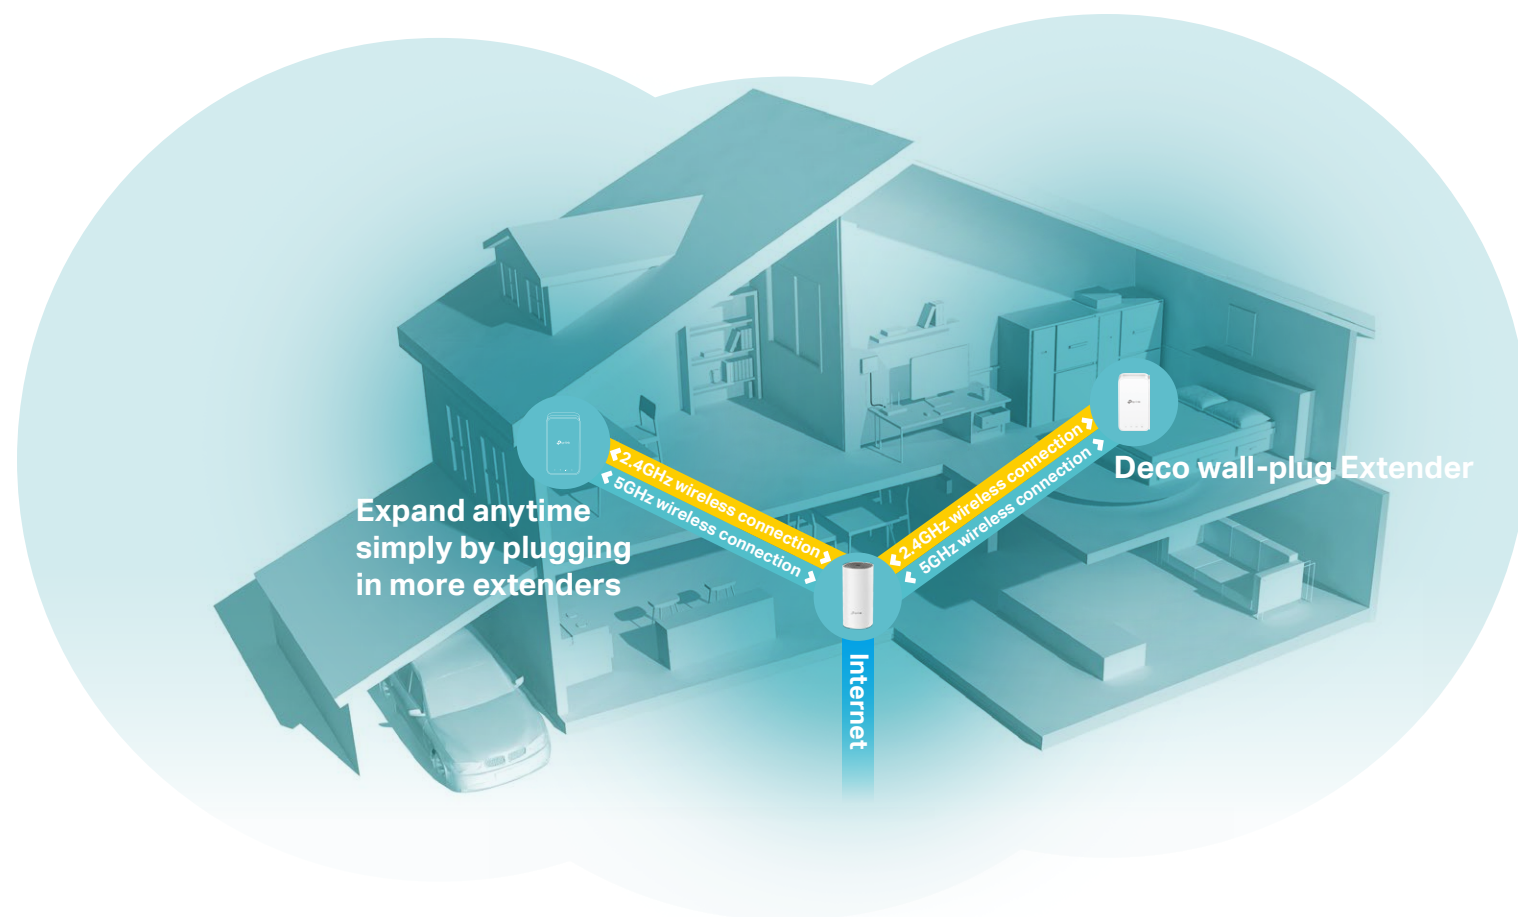

deco™

Whole Home Mesh Wi-Fi System
Seamless Roaming | Parental Controls | Adaptive Path Selection

AC1200 Whole Home Mesh Wi-Fi System

Deco E3

Highlights

Fast Mesh Wi-Fi for Your Whole Home

Deco is the simplest way to guarantee a strong Wi-Fi signal in every corner of your home. Enjoy fast, stable connections for an army of devices in a whole-home coverage. Setup is made easier with the Deco app walking you through every step.

Wi-Fi Dead-Zone Killer

Eliminate weak signal areas with whole home Wi-Fi. No more searching around for a stable connection.

Convenient Plug-In Wi-Fi

Simply plug the compact extender Deco M3W into a wall outlet to easily extend your Mesh Wi-Fi coverage.

* Deco M3W needs to work with Deco routers to extend Mesh Wi-Fi.

Seamless Roaming with One Wi-Fi Name

Deco units work together to form one unified Wi-Fi network with a single network name. Walk through your home and stay connected with the fastest possible speeds, made possible by Deco's seamless coverage and Plug & Play Mesh Technology.

Parental Controls

Limit online time and block inappropriate websites according to unique profiles created for each family member.

Features

Assisted Setup

Easily set up Decos and find the ideal spot to place each unit