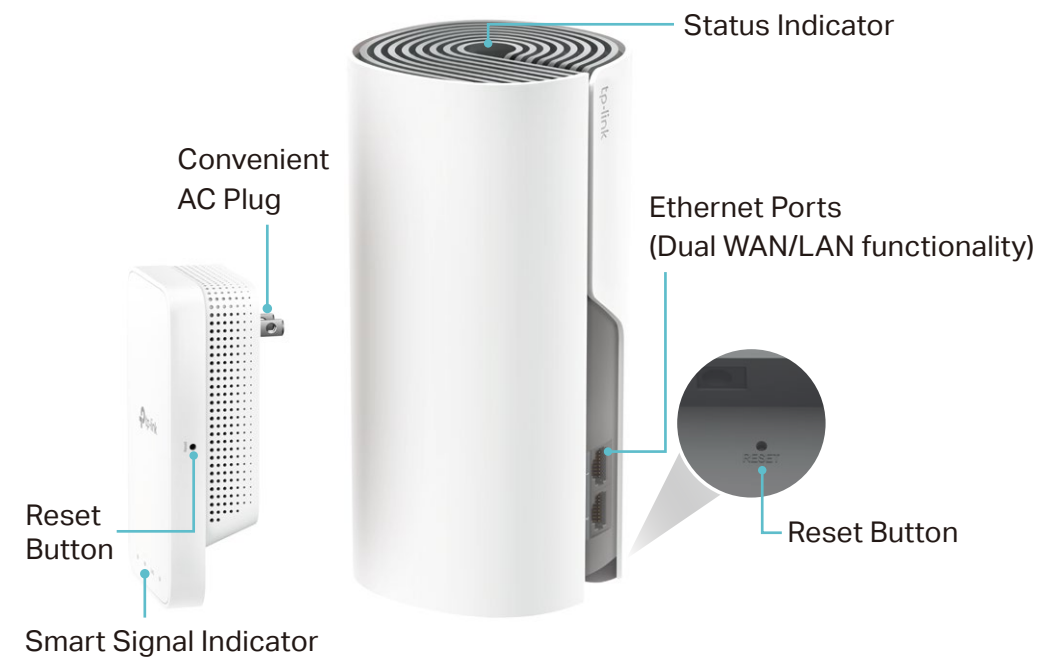

- Router Mode – Create an instant private wireless network
- Access Point Mode – Create Wi-Fi access for any existing wired network

Work with All Deco Models

Form a Mesh network with your desired Deco models

All Deco models can work together. Just expand Mesh Wi-Fi coverage anytime by adding more Decos

Specifications

Hardware

- Ports: Deco E4R: 2 10/100Mbps WAN/LAN Ports, 1 Power Port; Deco M3W: N/A
- Buttons: Deco E4R: 1 Reset button; Deco M3W: 1 Reset button
- Antenna Type: Deco E4R: 2 internal dual-band antennas
Deco M3W: 2 internal dual-band antennas
- Dimensions: Deco E4R: 7.5 × 3.6 × 3.6 in. (190.5 × 90.7 × 90.7 mm)
Deco M3W (without plug): 4.9 × 2.7 × 1.4 in. (124 × 69 × 35 mm)
- Power Adapter Input: Deco E4R: 100-240V~ 50/60Hz 0.3A
Deco M3W: 100-240V~ 50/60Hz 0.3A
- Power Adapter Output: Deco E4R: 12V = 1A; Deco M3W: N/A